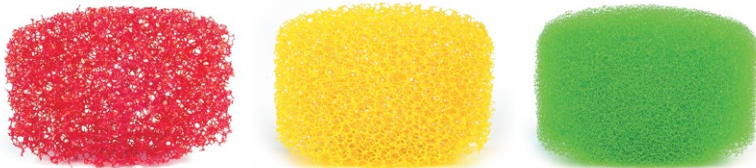

Buffalo Industries
Your partner for cleaning and maintenance products.™

SURLY SOAP

AGGRESSIVE

The most aggressive hand soap on the market.

MEDIUM

Great for hands and safe for the forearms.

MILD

A mild, general-purpose scrubbing cleanser.

SURLY Soaps' scrubbing pads, inside each soap, range from coarse, to medium to fine.

Soap with Attitude™

SURLY Soap is the most innovative hand soap for removing paint, dirt and grease. This powerful cleansing soap has a tough scrubbing pad embedded in it, combining grease-cutting and dirt-scouring in one soap. The more you use it, the more the scrubber is revealed.

SURLY Soap is engineered with a built-in finger rail to scour stubborn compounds in hard-to-reach areas. Available in three levels of scour power: Aggressive, Medium and Mild.

SURLY Bars

SURLY Soap's infused scrubber with built-in finger rail punishes grease, dirt and other stubborn compounds. Ordinary soap just withers away the more you use it. **SURLY** gets tougher!
Each Bar: 7.5 oz., 3.625 x 2.625 x 1.125"

SURLY Minis – A Small Bar with a Big Attitude!

Experience **SURLY Soap MINI's** powerful scrubbing action on the go and leave work behind. Inside of each bar is a powerful scrubber and its unique design penetrates where other soaps can't touch.
Each Mini: .7 oz., 1.75 x 1.75 x .375"